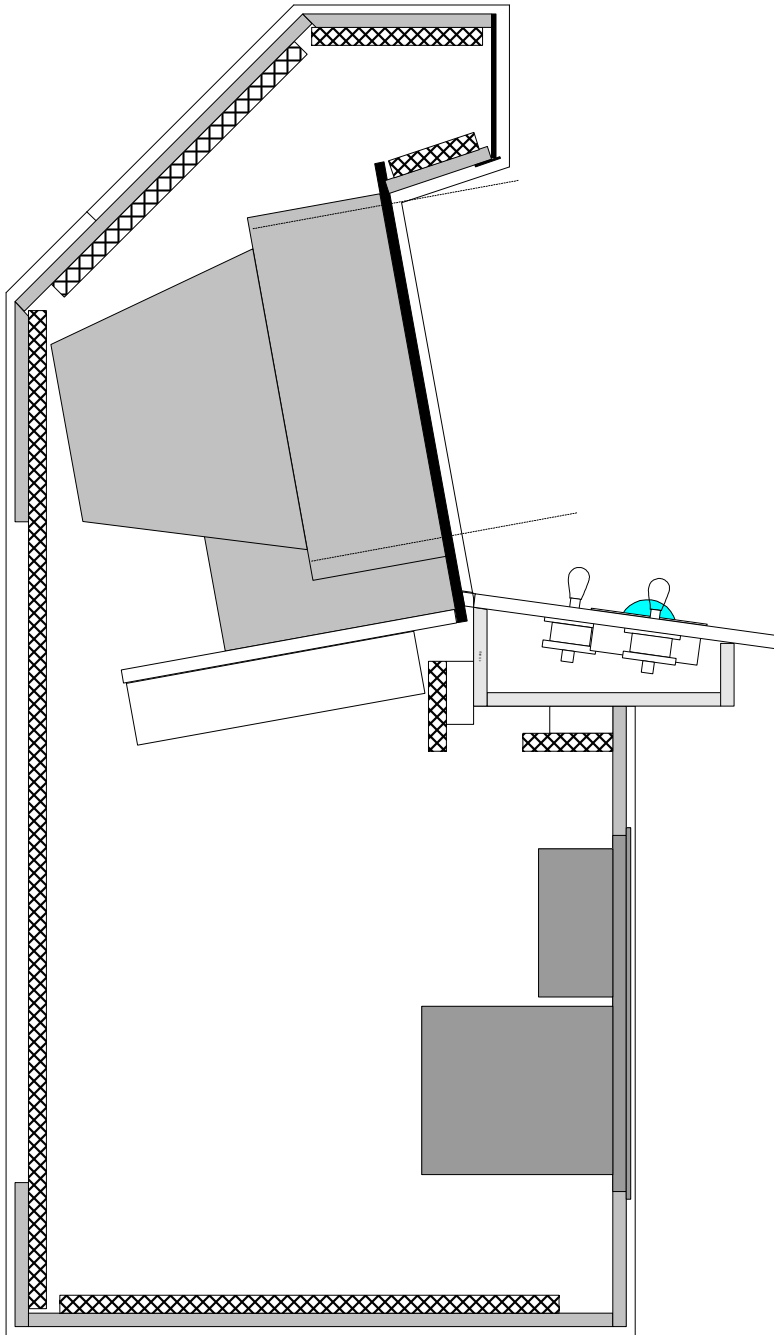

SIDE VIEW

FRONT VIEW

TOP VIEW

-  = CROSS SECTION OF MDF PANELS
-  = 1x1 BRACES

Arcade Paradise 3
MAME cabinet
Layout and Dimensions

(c) Copyright 2004 arcadeparadise.org